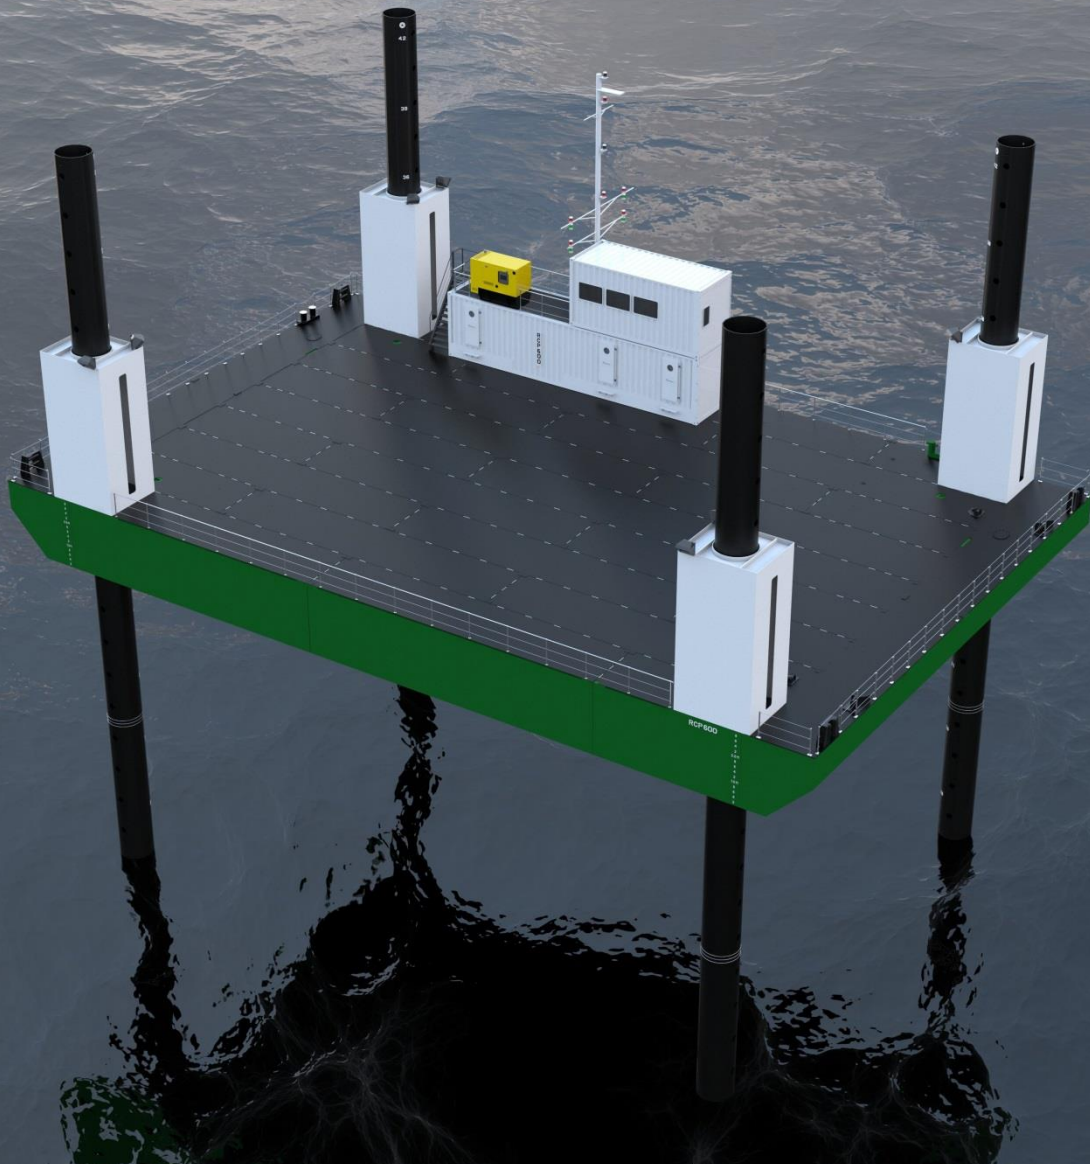

RCP

RAVESTEIN CONTAINER PONTOON BV

TYPE RCP-600 – MODULAR SELF ELEVATING PLATFORM

Jackup platform designed for support of mobile/tracked units, weight up to 350T. Such as cranes and excavators for coastal construction works and works in port and harbors.

The platform is built out of 25 RCP high cube units, 4 Jacking Systems and 4 Connectable Spudlegs. The modular design allows the unit to be moved quickly and cost effectively worldwide.

The 4 jacking systems are manufactured with a heavy duty pinning system. Operation of this fast and heavy duty system, lifting and lowering / locking and un-locking, is done completely hydraulically from a control panel located in the control cabin.

Specification

- Length pontoon : 35.70 meter
- Width pontoon : 22.00 meter
- Height pontoon : 2.90 meter
- Deck load : 7.00 T/m²
- Deck Point load : 30 Ton

Capacity

- Mobile unit / Crawler : 300 T
- Load in Crane : 100 T
- Equally divided: : 200 T
- Total : 600 T

RCP

RAVESTEIN CONTAINER PONTOON BV

TYPE RCP-600 – MODULAR SELF ELEVATING PLATFORM

Specification Spud Legs

- Length : 48.00 meter (4 x 12 mtr)
- Diameter : 1.40 meter

Specification Jacking System

- Type : Hydraulic cylinders
- Jacking Capacity (4x) : 500 Ton at 250 bar
- Locking : By means of hydraulic activated pins